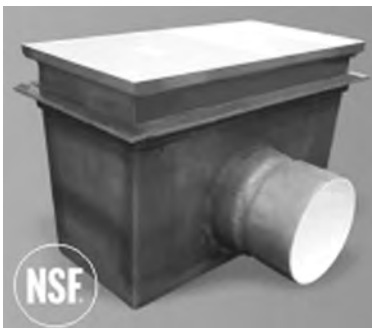

LAWSON SUMP