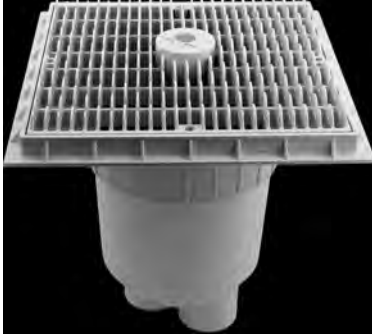

Lawson Aquatics - VGB

FISG1212BLK	12" sq. Sump w/grate, 6" side, black, fiberglass
FISG1212WHT	12" sq. Sump w/grate, 6" side, white, fiberglass
FISG1818BLK	18" sq. Sump w/grate, 8" side, black, fiberglass
FISG1818WHT	18" sq. Sump w/grate, 8" side, white, fiberglass
FISG1836BLK	18" x 36" Sump w/grate, 10" side, black, fiberglass
FISG1836WHT	18" x 36" Sump w/grate, 10" side, white, fiberglass
FISG1854BLK	18" x 54" Sump w/grate, 10" side, black, fiberglass
FISG1854WHT	18" x 54" Sump w/grate, 10" side, white, fiberglass
MLDSG0909BLK	9" sq. Sump w/grate, 4" SKT side, black, PVC
MLDSG0909WHT	9" sq. Sump w/grate, 4" SKT side, white, PVC
MLDSG1212BLK	12" sq. Sump w/grate, 6" SKT side, black, PVC
MLDSG1212WHT	12" sq. Sump w/grate, 6" SKT side, white, PVC
MLDSG1818BLK	18" sq. Sump w/grate, 8" SKT side, black, PVC
MLDSG1818WHT	18" sq. Sump w/grate, 8" SKT side, white, PVC

Pentair Starguard Commercial Drains - Fiberglass Sump

500420	9" sq. drain, 3" SKT/FPT side, 2" FPT bottom, white
500520	12" sq. drain, 4" SKT/FPT side, 2" FPT bottom, white
500540	12" sq. drain, 6" SKT/FPT side, 2" FPT bottom, white
500610	18" sq. drain, 8" SKT/FPT side, 2" FPT bottom, white
500710	24" sq. drain, 10" SKT/FPT side, 2" FPT bottom, white

AQUASTAR SUMP